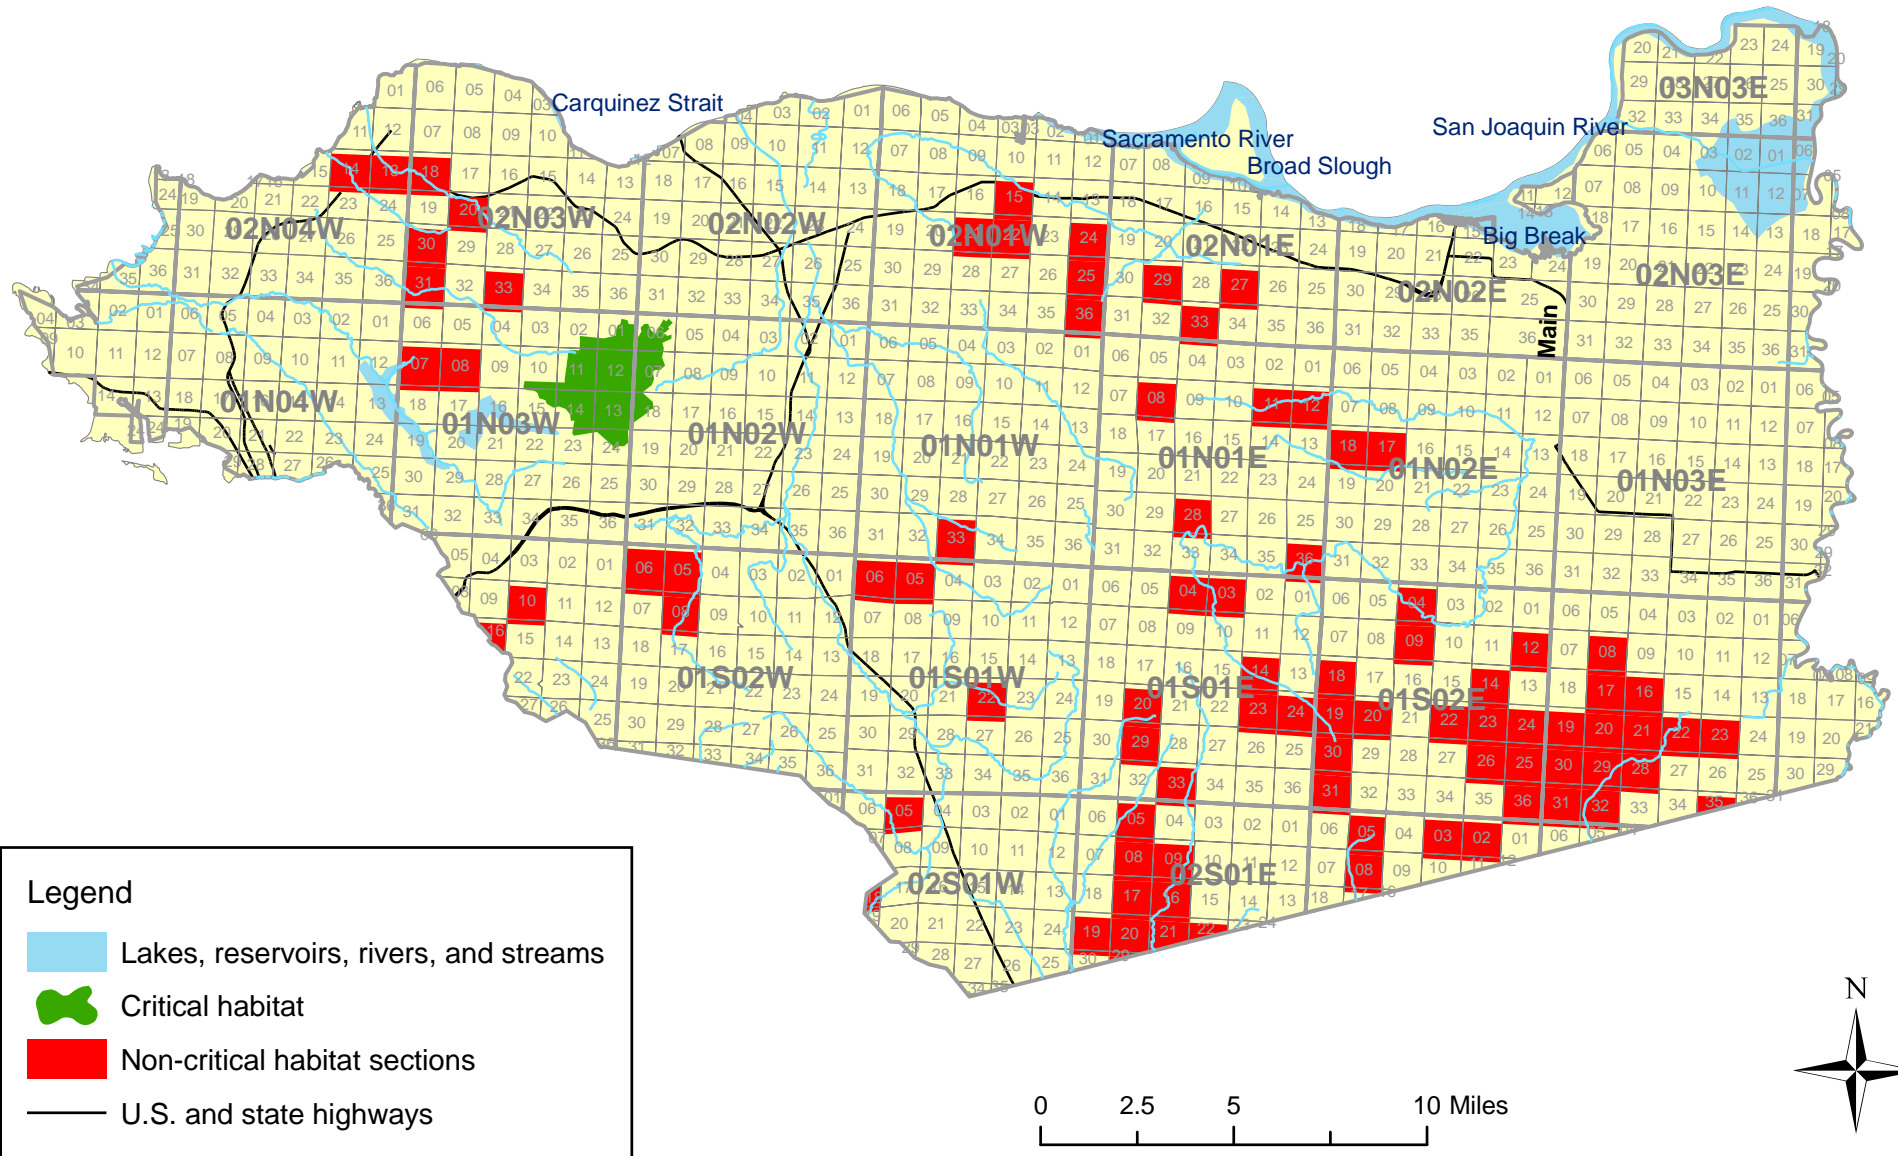

Contra Costa County, California

The water features shown on this map are for the sole purpose of geographic reference, and do not represent the aquatic habitat of the California red-legged frog.