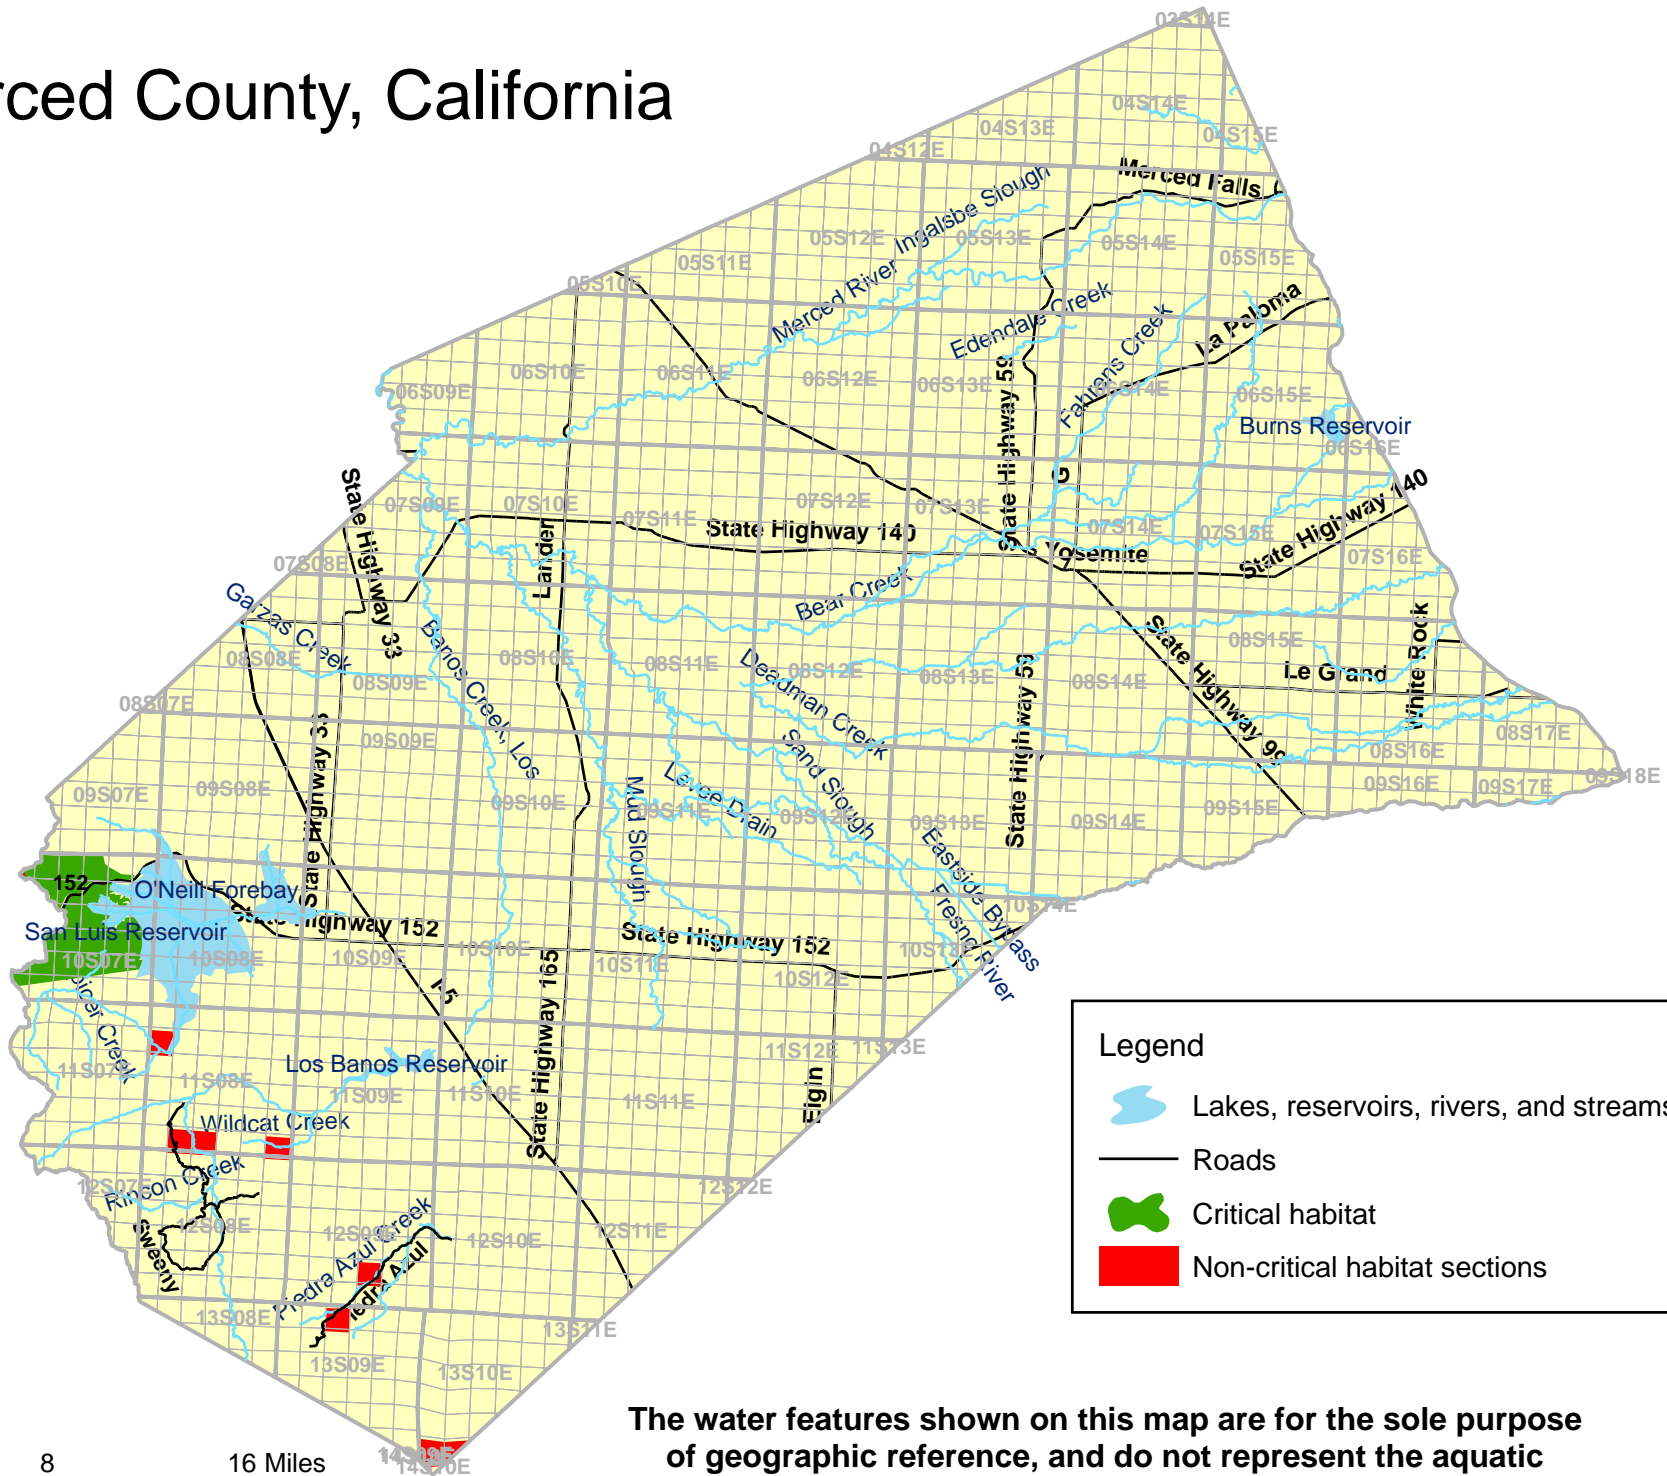

Merced County, California

The water features shown on this map are for the sole purpose of geographic reference, and do not represent the aquatic habitat of the California red-legged frog.