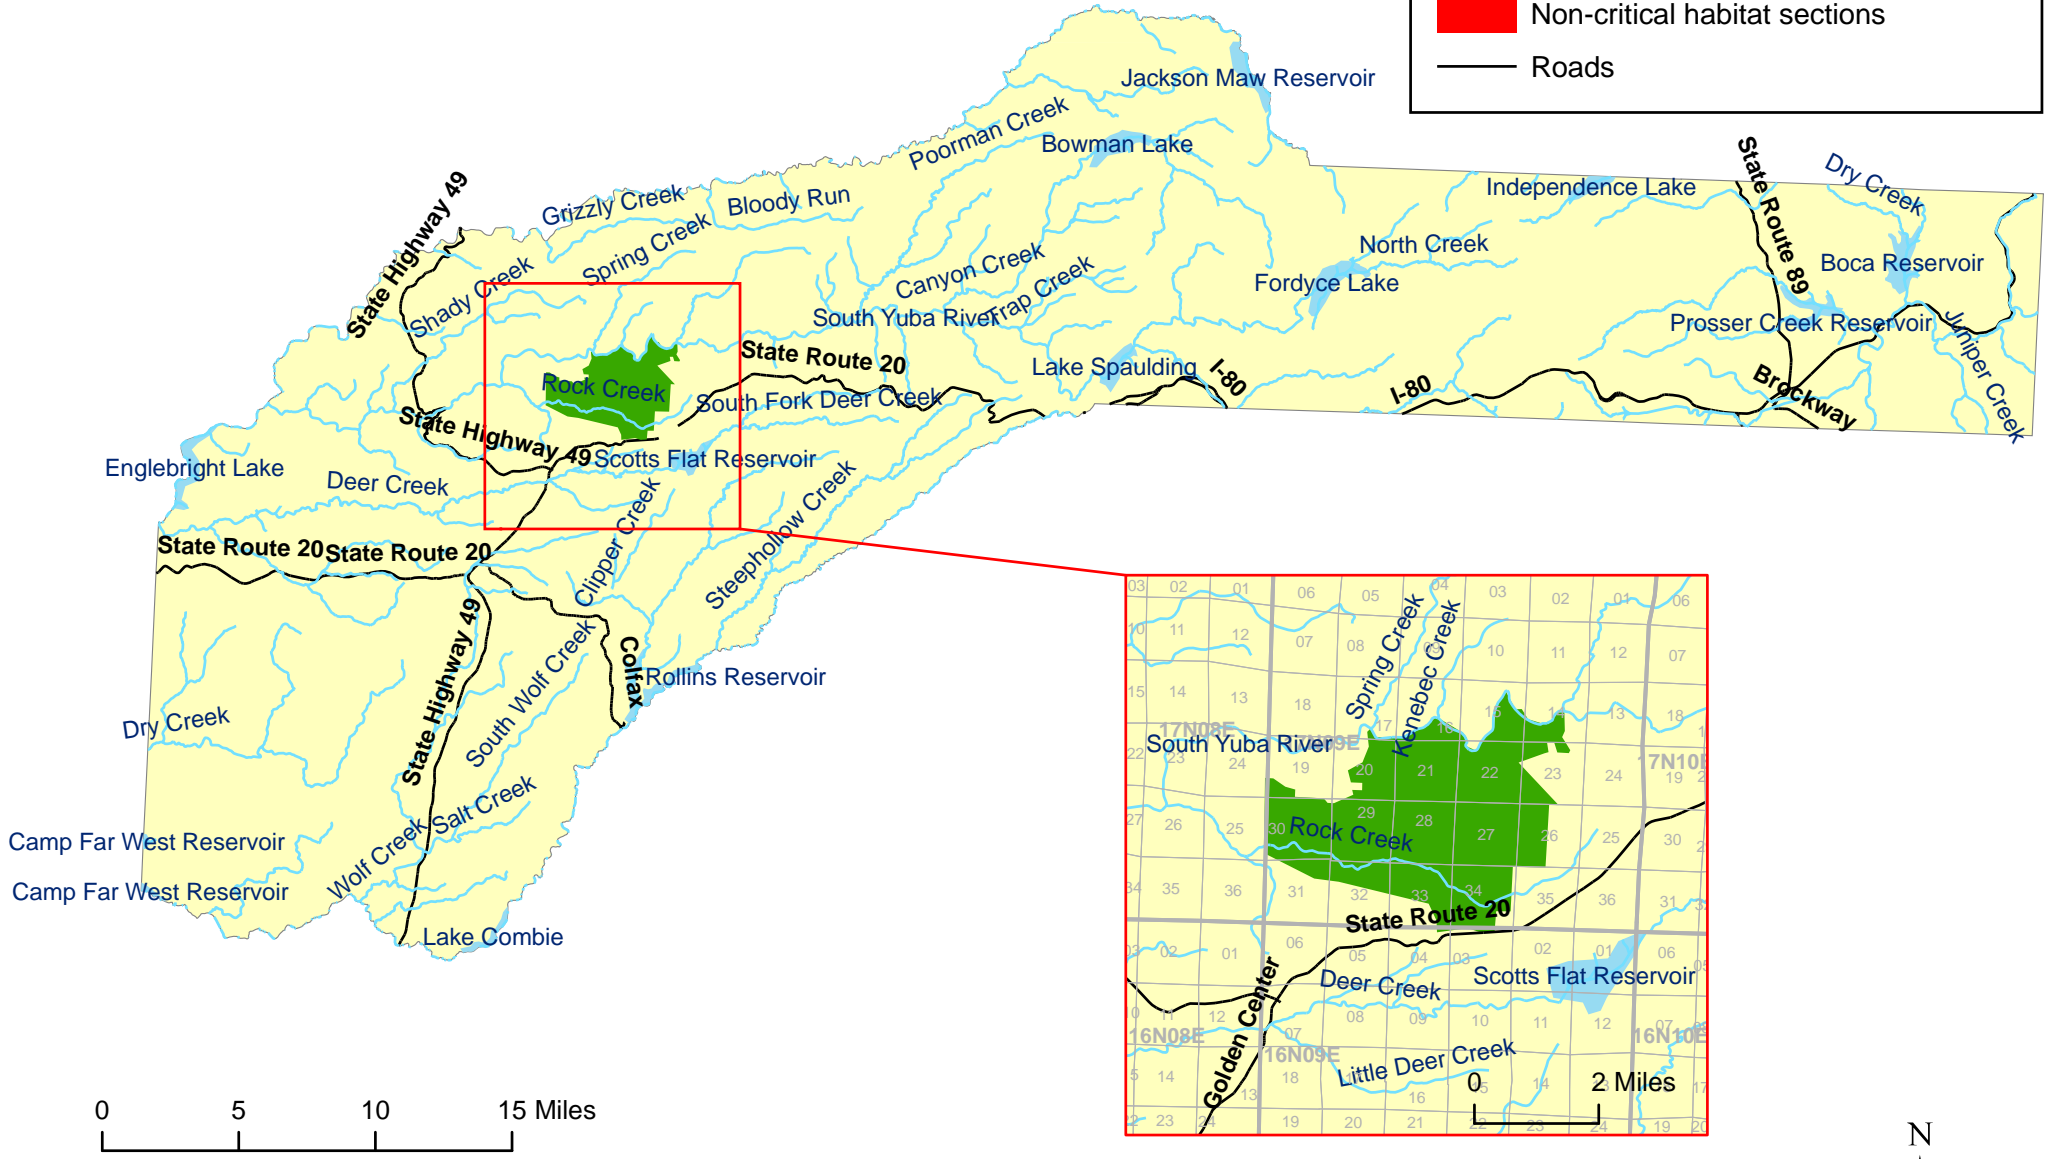

# Nevada County, California

**Legend**

-  Lakes, reservoirs, rivers, and streams
-  Critical habitat
-  Non-critical habitat sections
-  Roads

The water features shown on this map are for the sole purpose of geographic reference, and do not represent the aquatic habitat of the California red-legged frog.