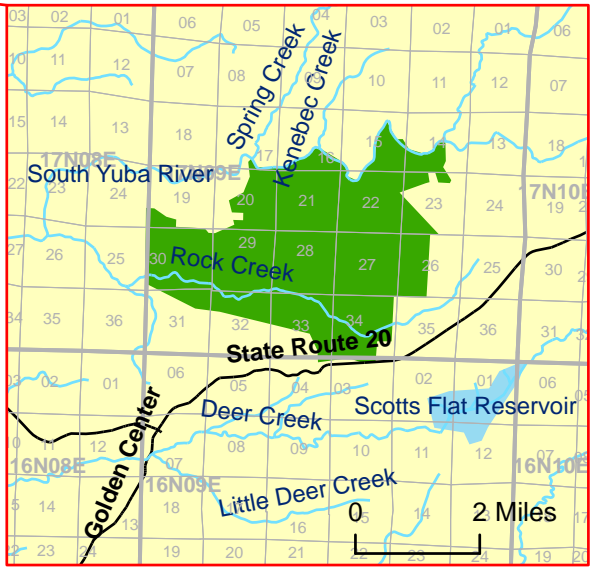

# Nevada County, California

**Legend**

-  Lakes, reservoirs, rivers, and streams
-  Critical habitat
-  Non-critical habitat sections
-  Roads

The water features shown on this map are for the sole purpose of geographic reference, and do not represent the aquatic habitat of the California red-legged frog.