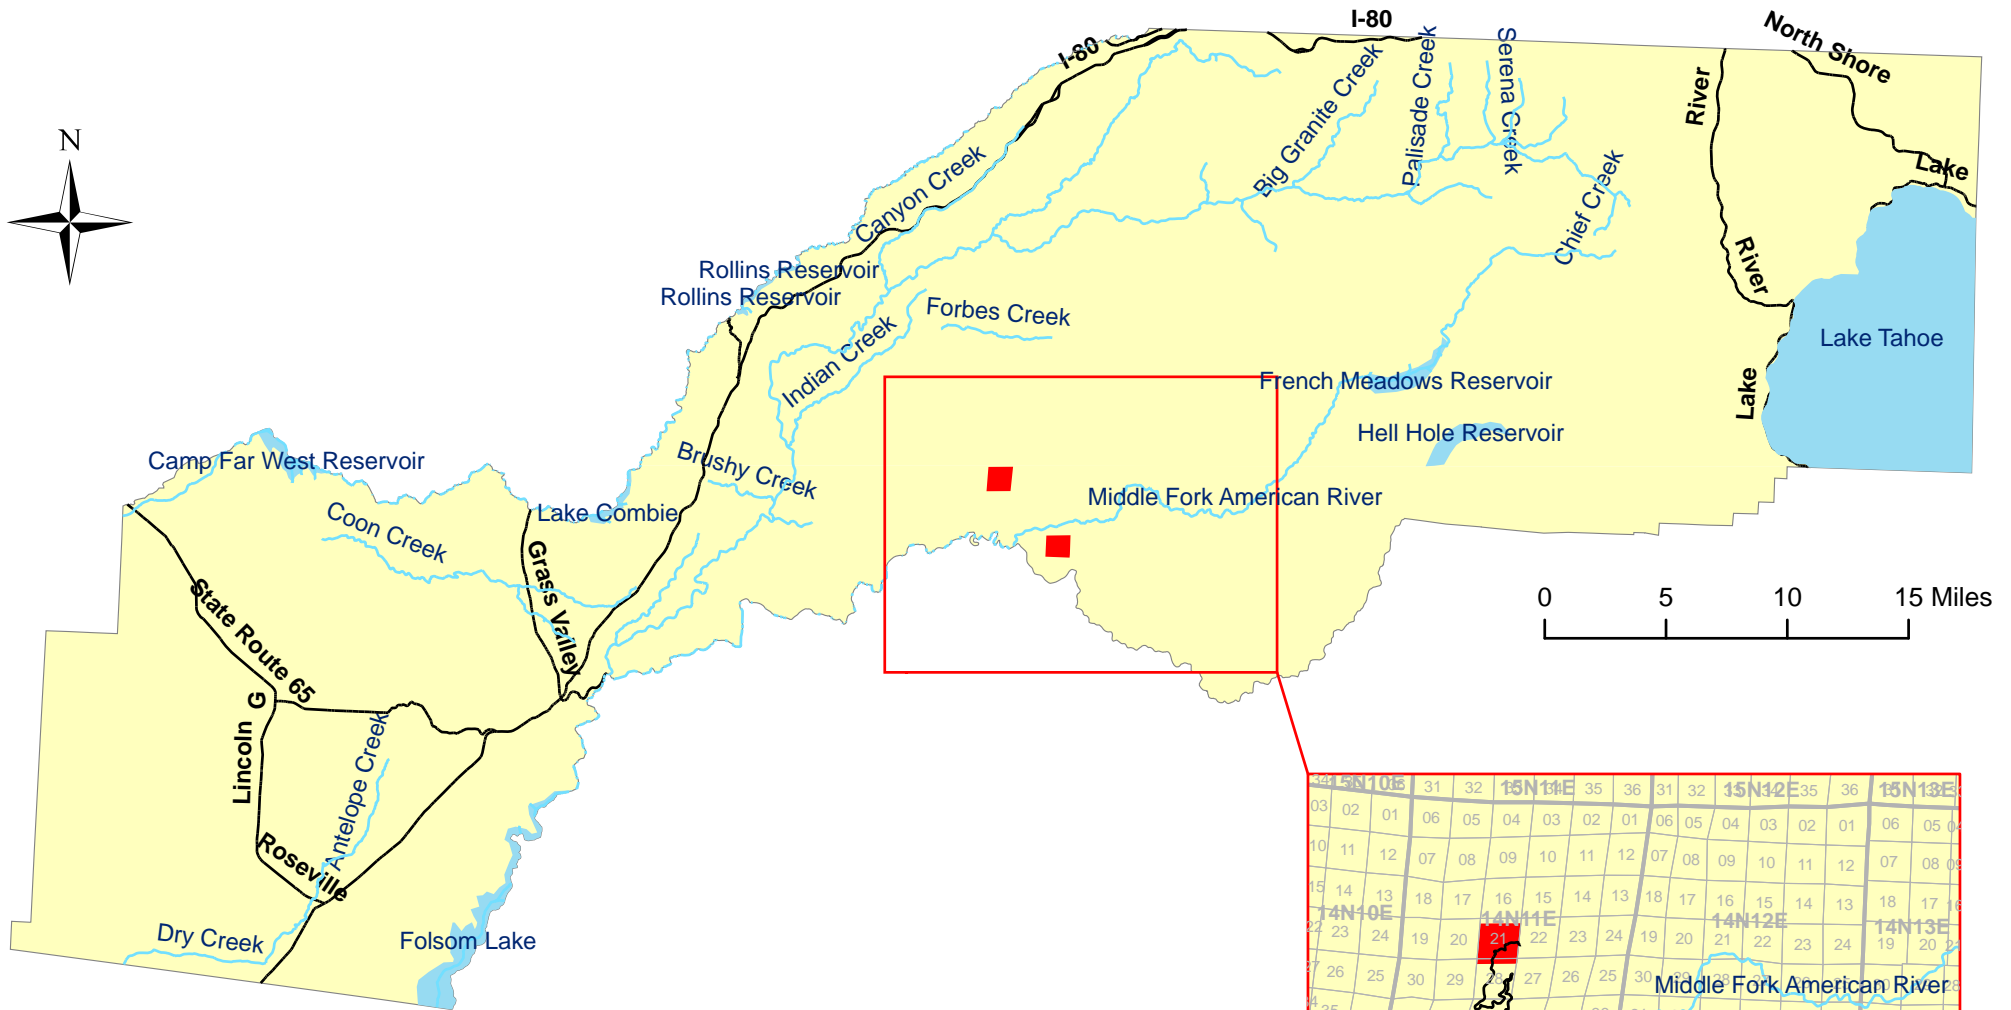

Placer County, California

The water features shown on this map are for the sole purpose of geographic reference, and do not represent the aquatic habitat of the California red-legged frog.