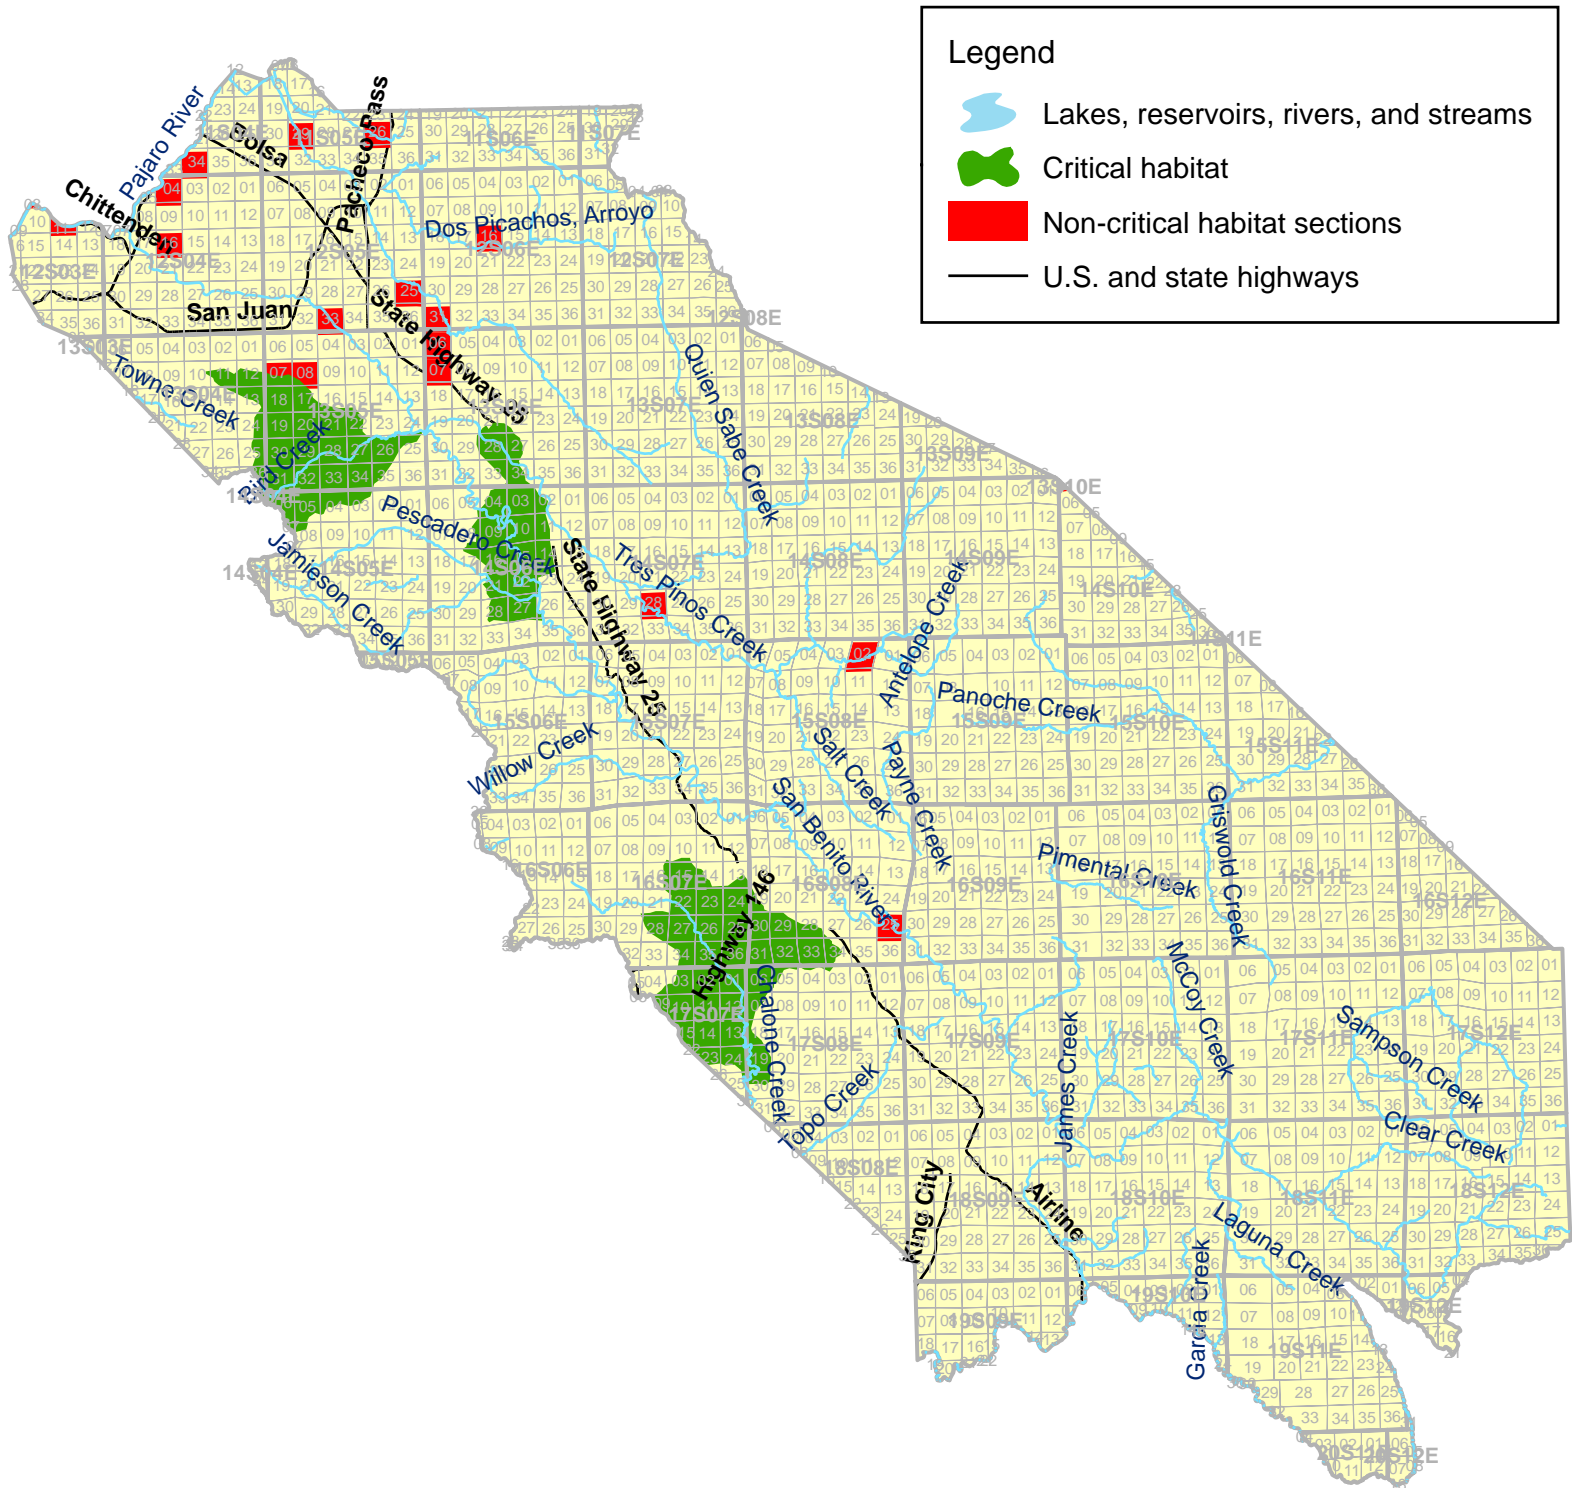

San Benito County, California

The water features shown on this map are for the sole purpose of geographic reference, and do not represent the aquatic habitat of the California red-legged frog.