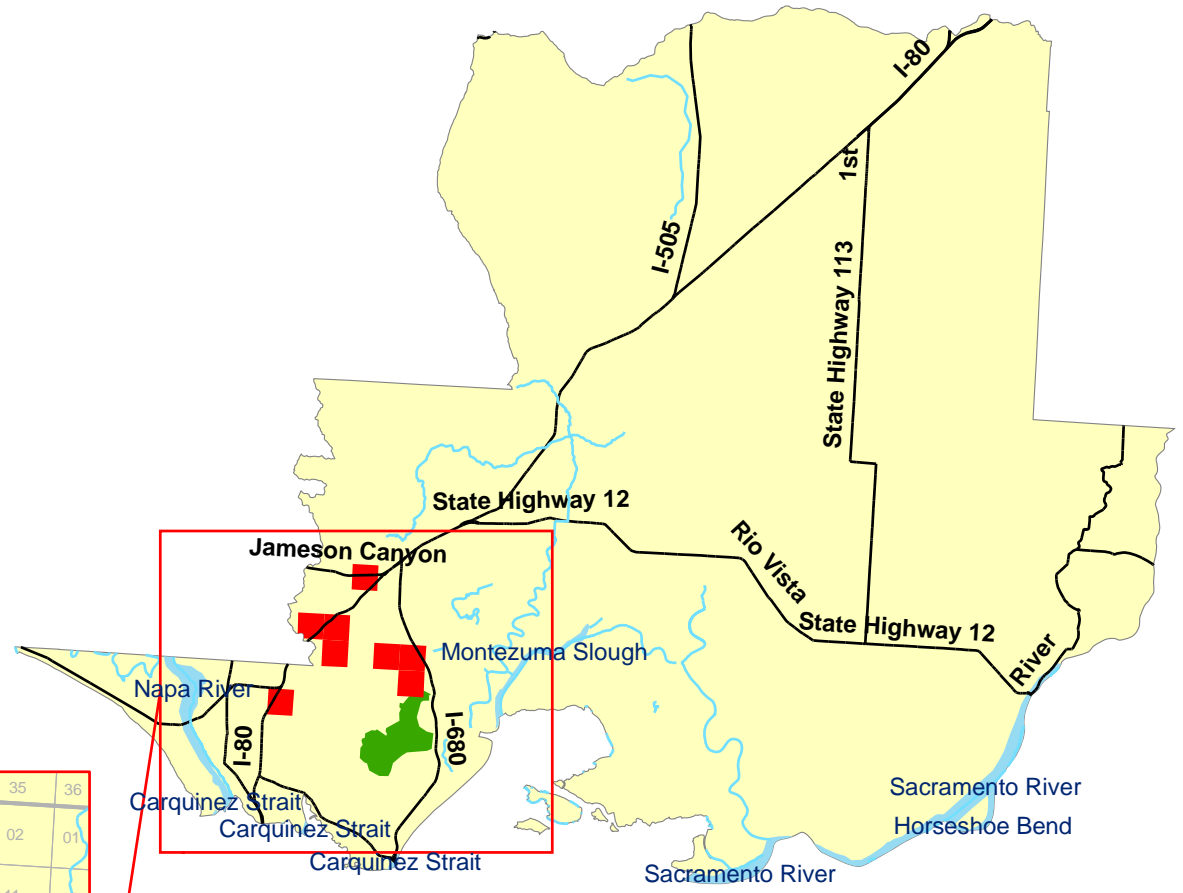

# Solano County, California

**Legend**

-  Critical habitat
-  Non-critical habitat sections
-  Lakes, reservoirs, rivers, and streams
-  Roads

**The water features shown on this map are for the sole purpose of geographic reference, and do not represent the aquatic habitat of the California red-legged frog.**