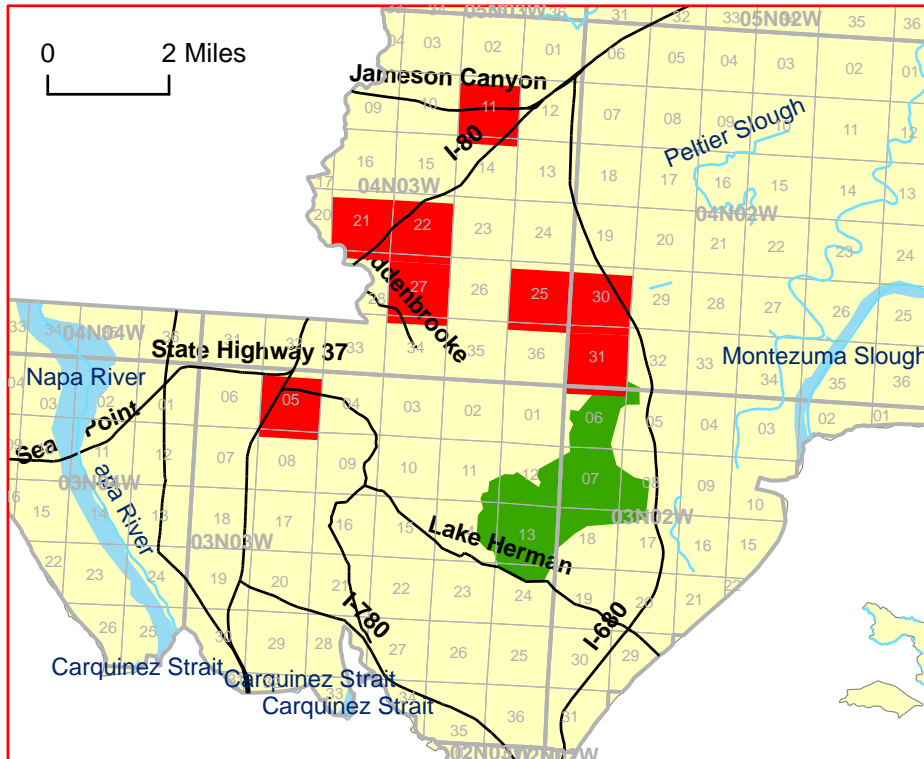

# Solano County, California

**Legend**

-  Critical habitat
-  Non-critical habitat sections
-  Lakes, reservoirs, rivers, and streams
-  Roads

**The water features shown on this map are for the sole purpose of geographic reference, and do not represent the aquatic habitat of the California red-legged frog.**