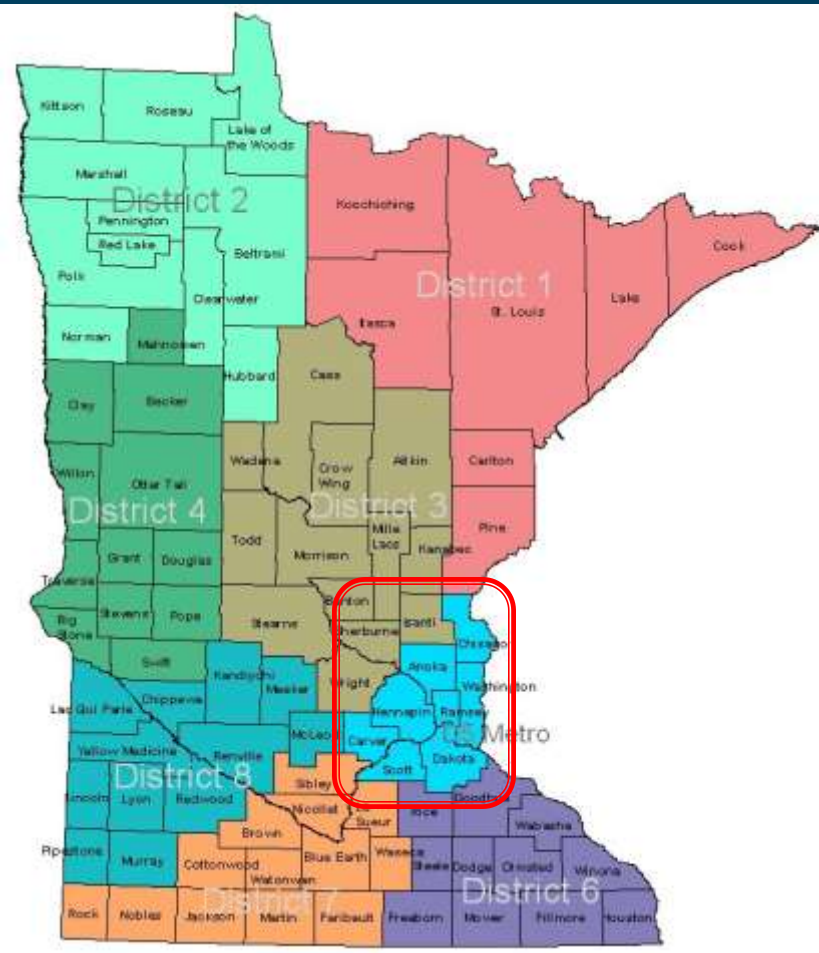

MnDOT Metro

Mark Fischbach

Metro District

Clear Roadways Superintendent

Kathleen Schaefer

MN Circuit Training Instructor

Training :

MnDOT and Local Agency Snowplow Operators

- ▶ MN Local Technical Assistance Program (LTAP)
 - MN Local Road Research Board
 - Circuit Training and Assistance Program
- ▶ MnDOT Salt Solutions Program–1996
 - State–wide Coordinator
 - District Coordinators throughout the state

MnDOT and MPCA Partnership

- ▶ Education and Outreach Committee
 - Recognizing the need for :
 - Safety
 - Mobility
 - Sustainable practices that protect the environment

SPOT (Snowplow Operator Training)

LTAP and Salt Solutions Salt Training

▶ Balancing Safety, Mobility, and Environment

Throughout the field handbook you will find environmental tips shown with this fish symbol . These tips are provided to help you reduce environmental impacts from snow and ice control operations.