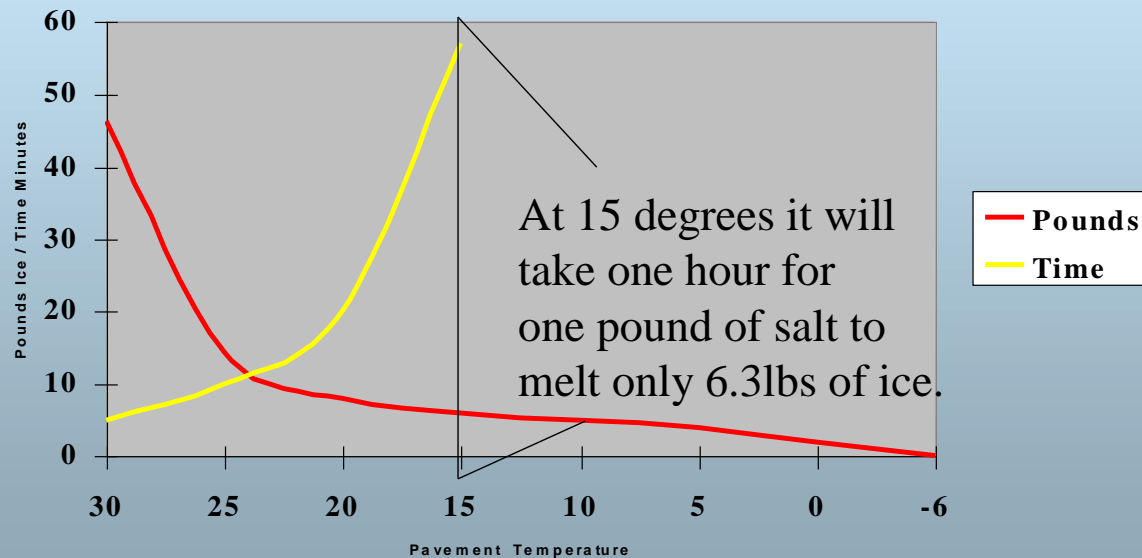

Training-How salt works

Pounds of ice melted by one pound of salt and the time to melt that ice