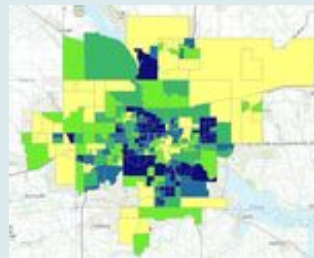

New Communities Coming Soon

Pictured above: Percent Tree Cover in Des Moines, IA