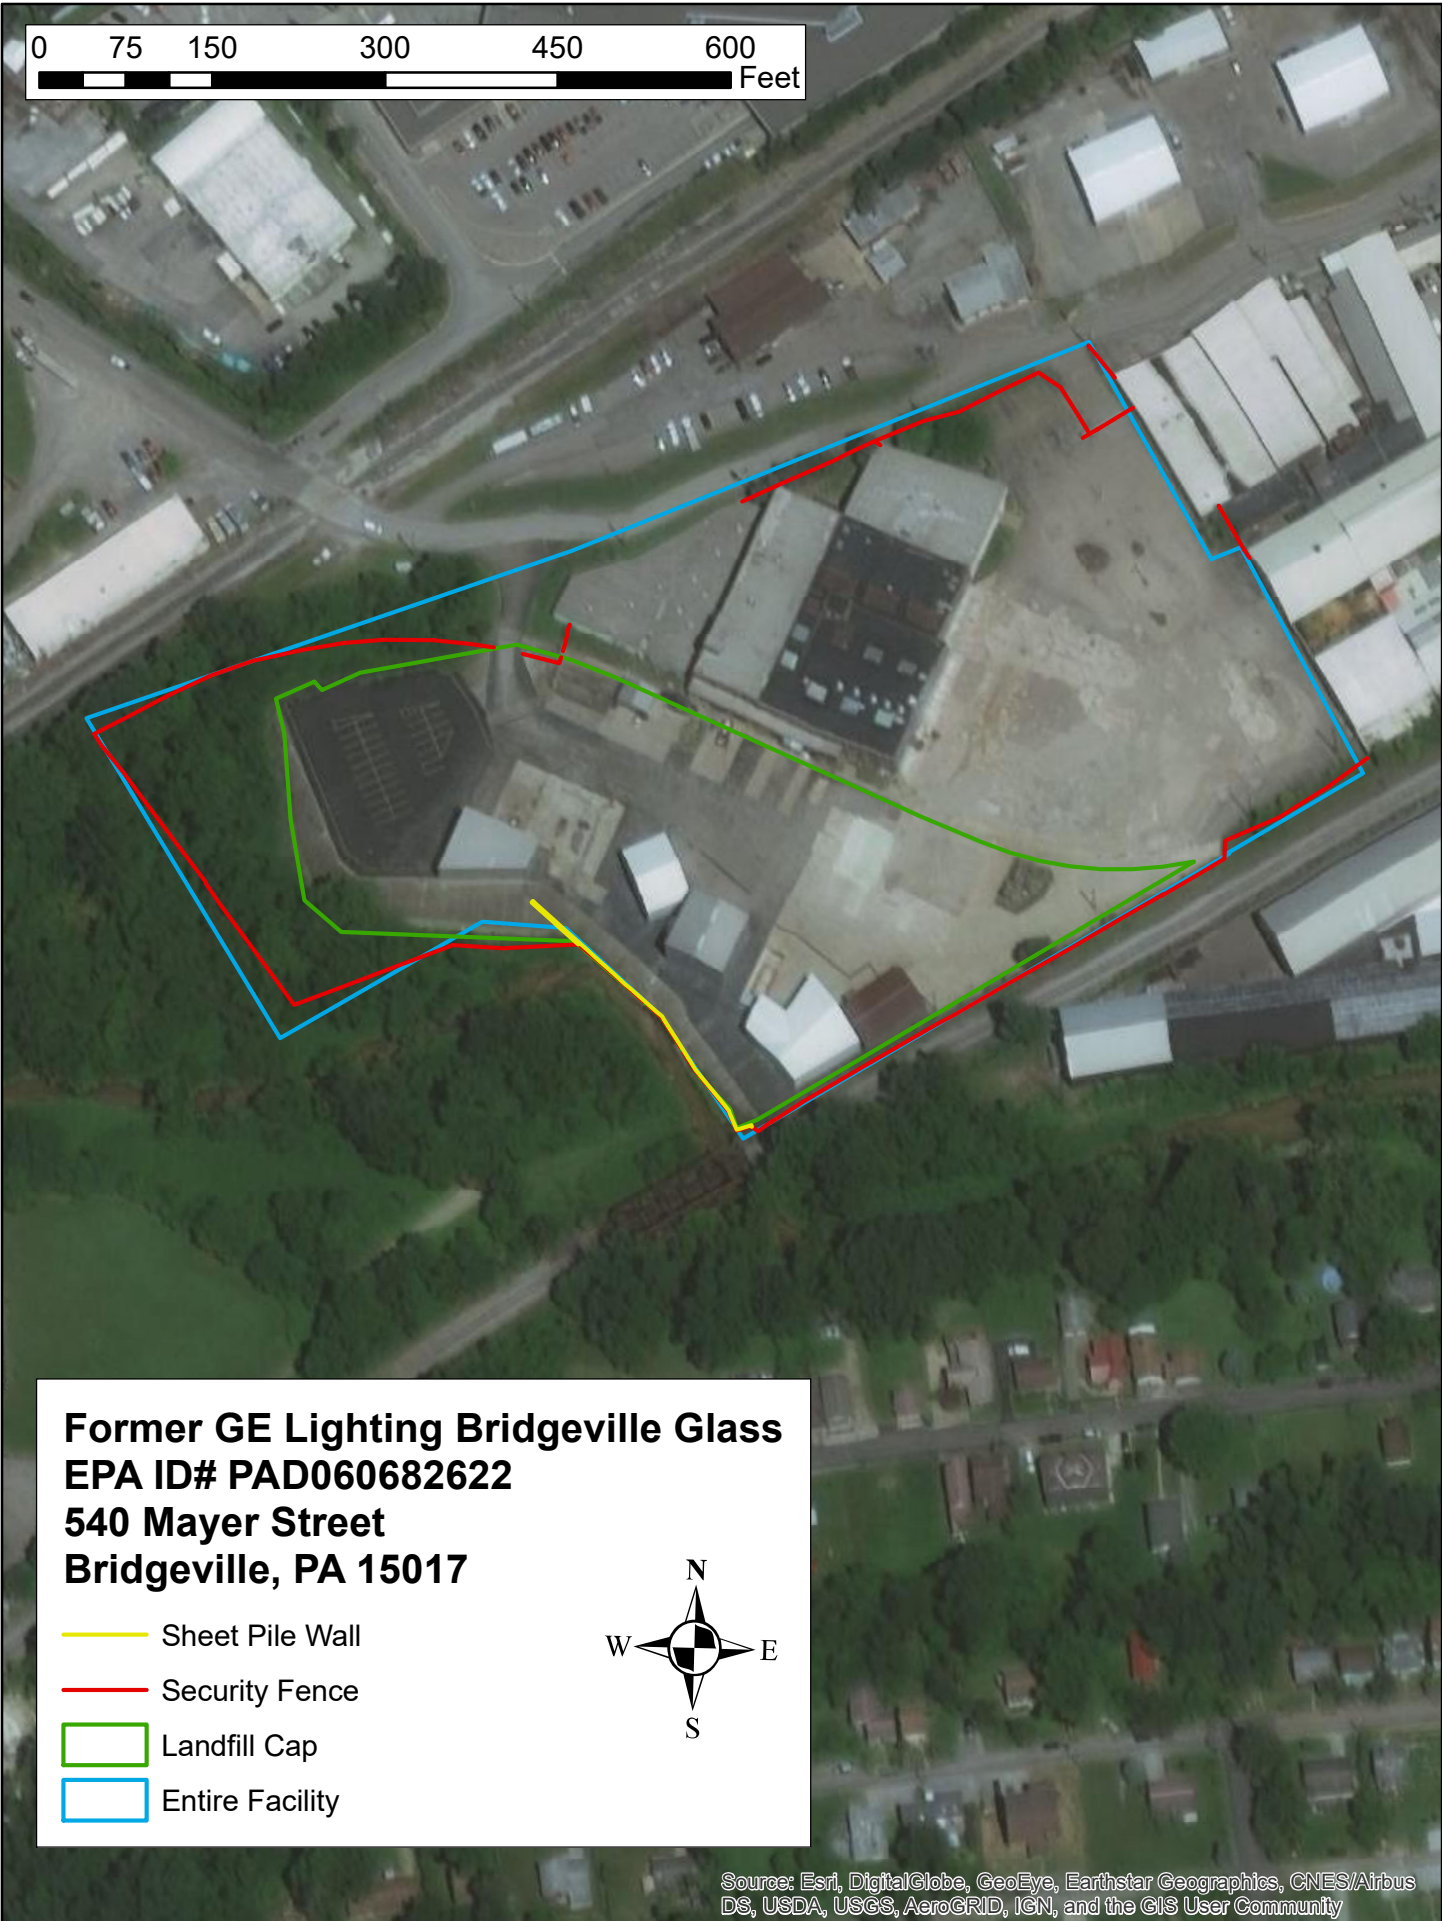

0 75 150 300 450 600 Feet

Former GE Lighting Bridgeville Glass
EPA ID# PAD060682622
540 Mayer Street
Bridgeville, PA 15017

- Sheet Pile Wall
- Security Fence
- Landfill Cap
- Entire Facility