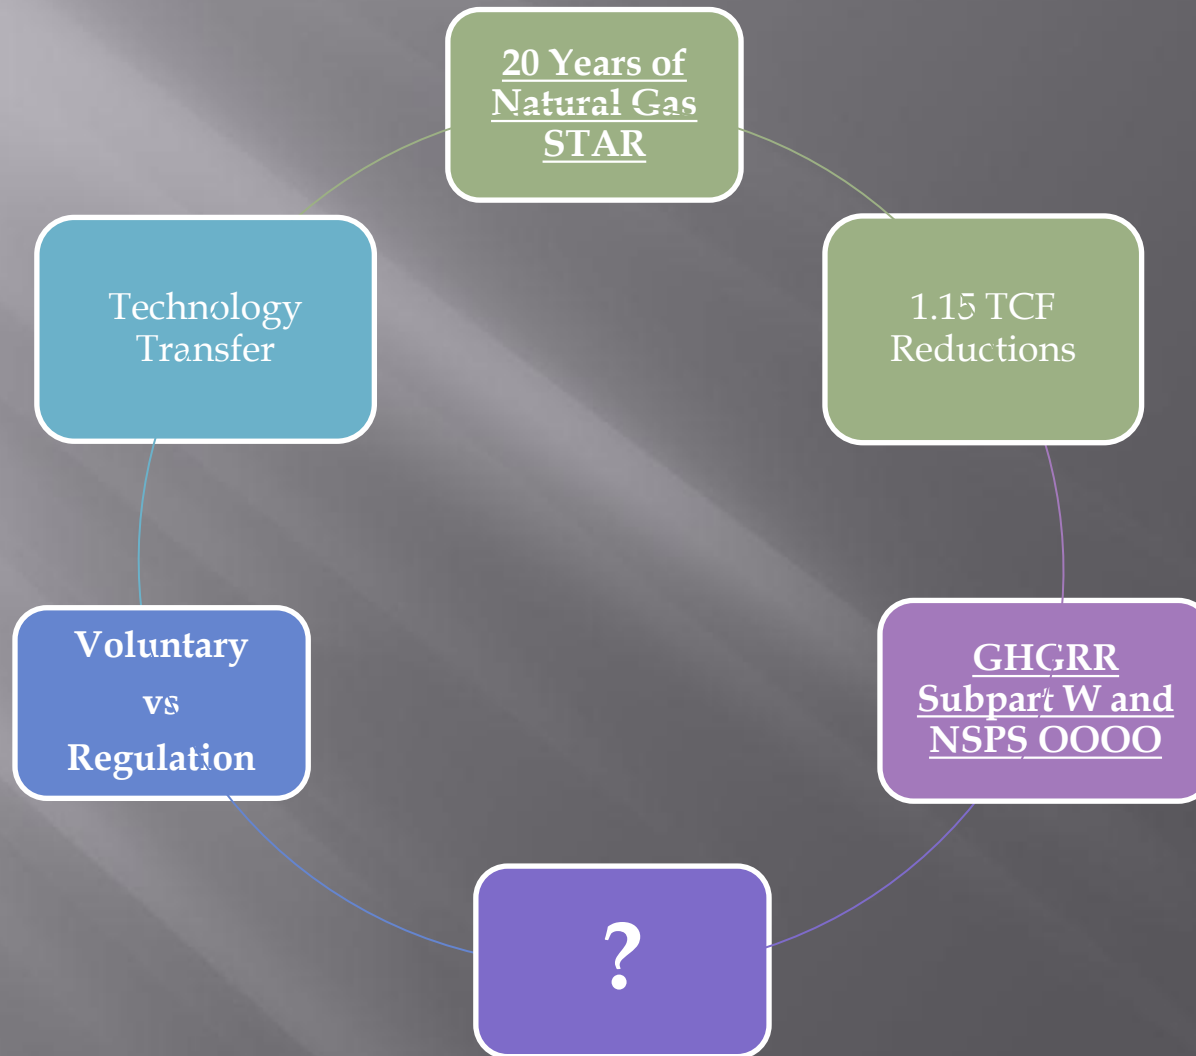

Natural Gas STAR Successes