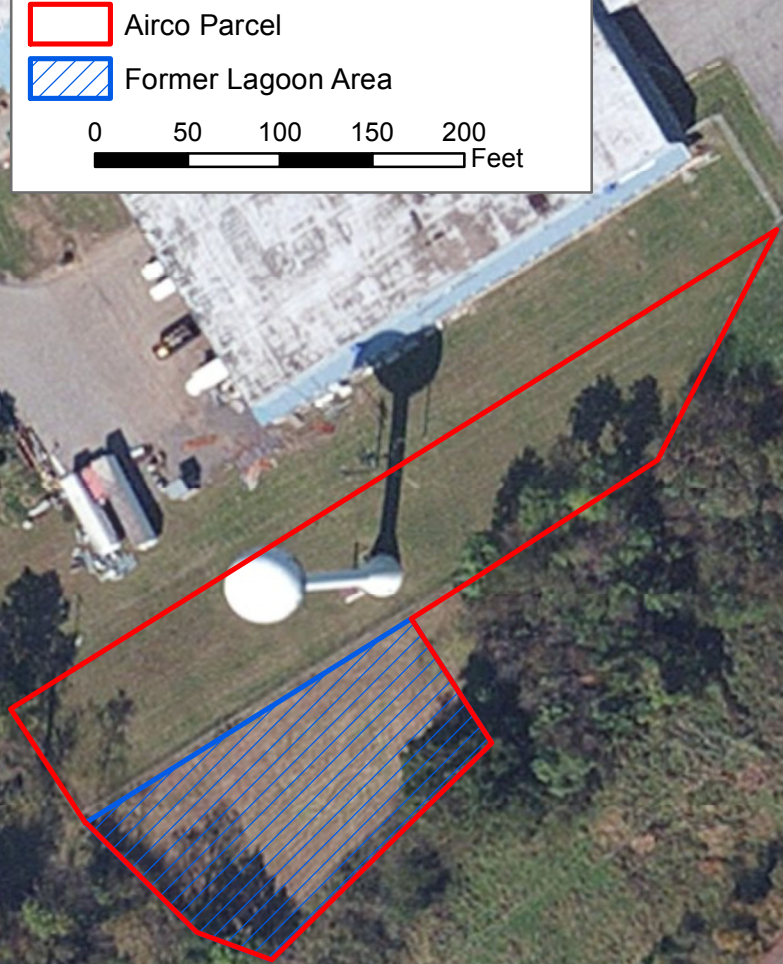

Airco Welding Products
Route 2
Chester, WV
EPA ID:WVD980554760

 Airco Parcel

 Former Lagoon Area

Dry Run Road

Route 2