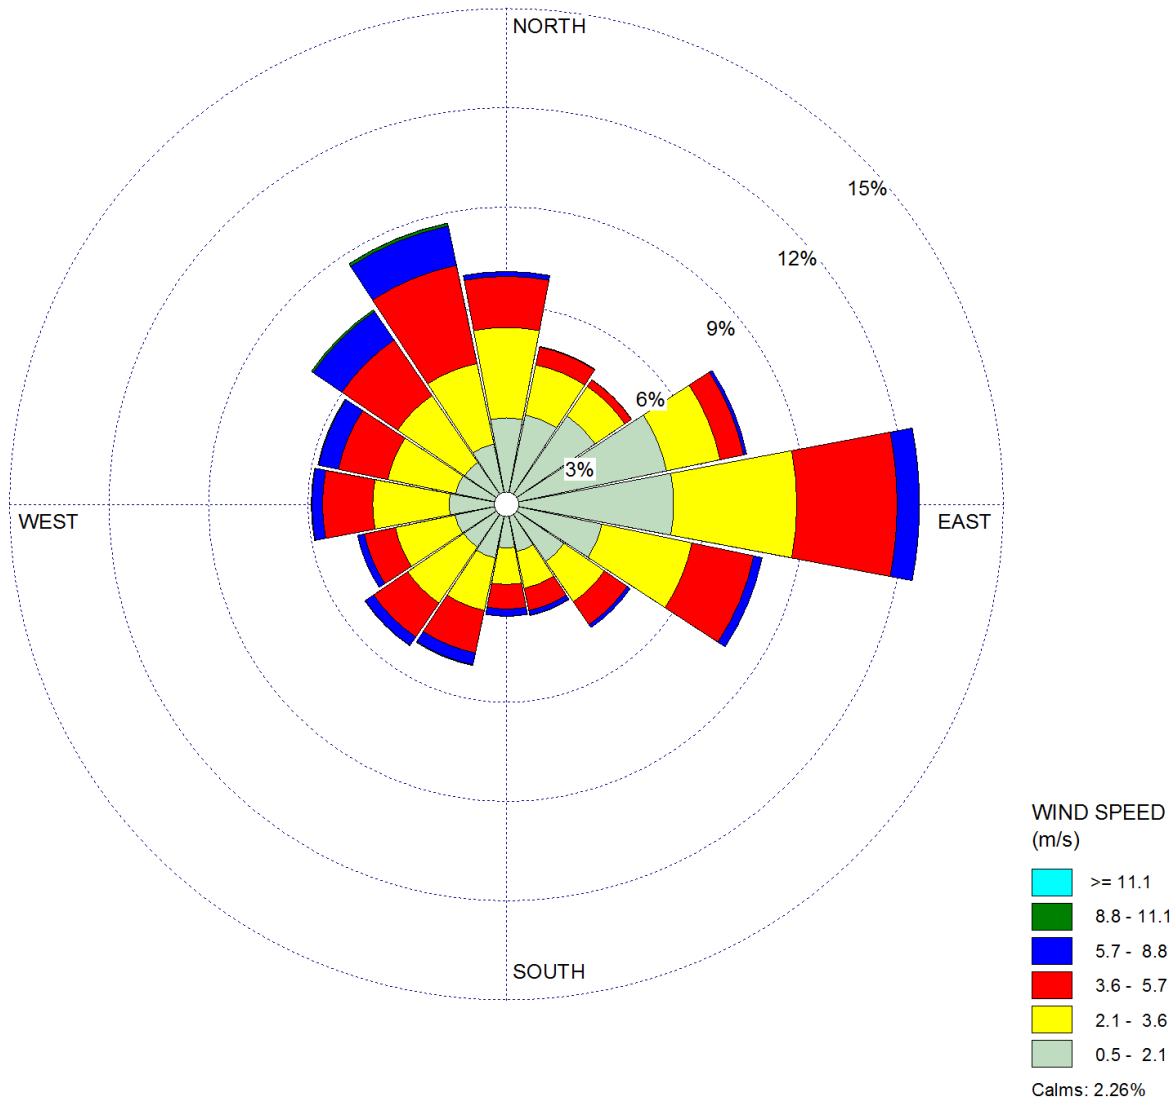

WIND ROSE PLOT:
Station #93842 - COLUMBUS/METROPOLITAN ARPT, GA

DISPLAY:
**Wind Speed
 Direction (blowing from)**

1015 N. BROADWAY AVE
 SUITE 300
 OKLAHOMA CITY, OK 73102

www.envirocleanps.com

FIGURE TITLE
KCSG WIND ROSE PLOT

DOCUMENT TITLE
1-HR SO2 MODELING

CLIENT
CONTINENTAL CARBON COMPANY

LOCATION
PHENIX CITY PLANT

DATE 11/11/2016

SCALE NTS

DESIGNED BY AD

APPROVED BY LWL

DRAWN BY AD