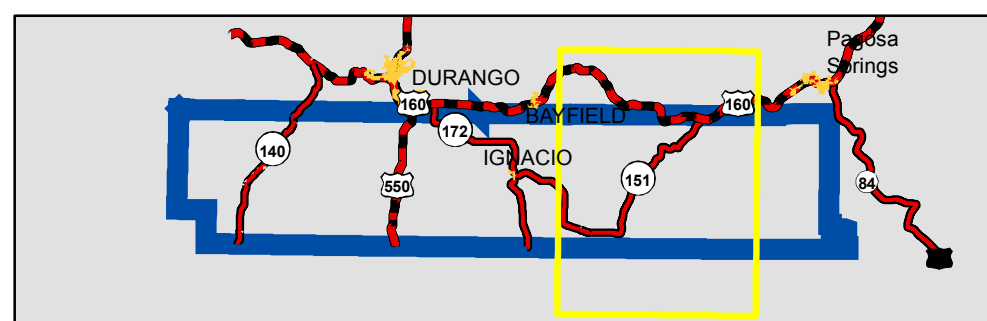

Southern Ute Indian Reservation

Trust Land Status for SUIT TAS Application 2015

- City Limits
- Tribal Trust
- SUIT Boundary
- County
- STATE
- US
- River
- Stream