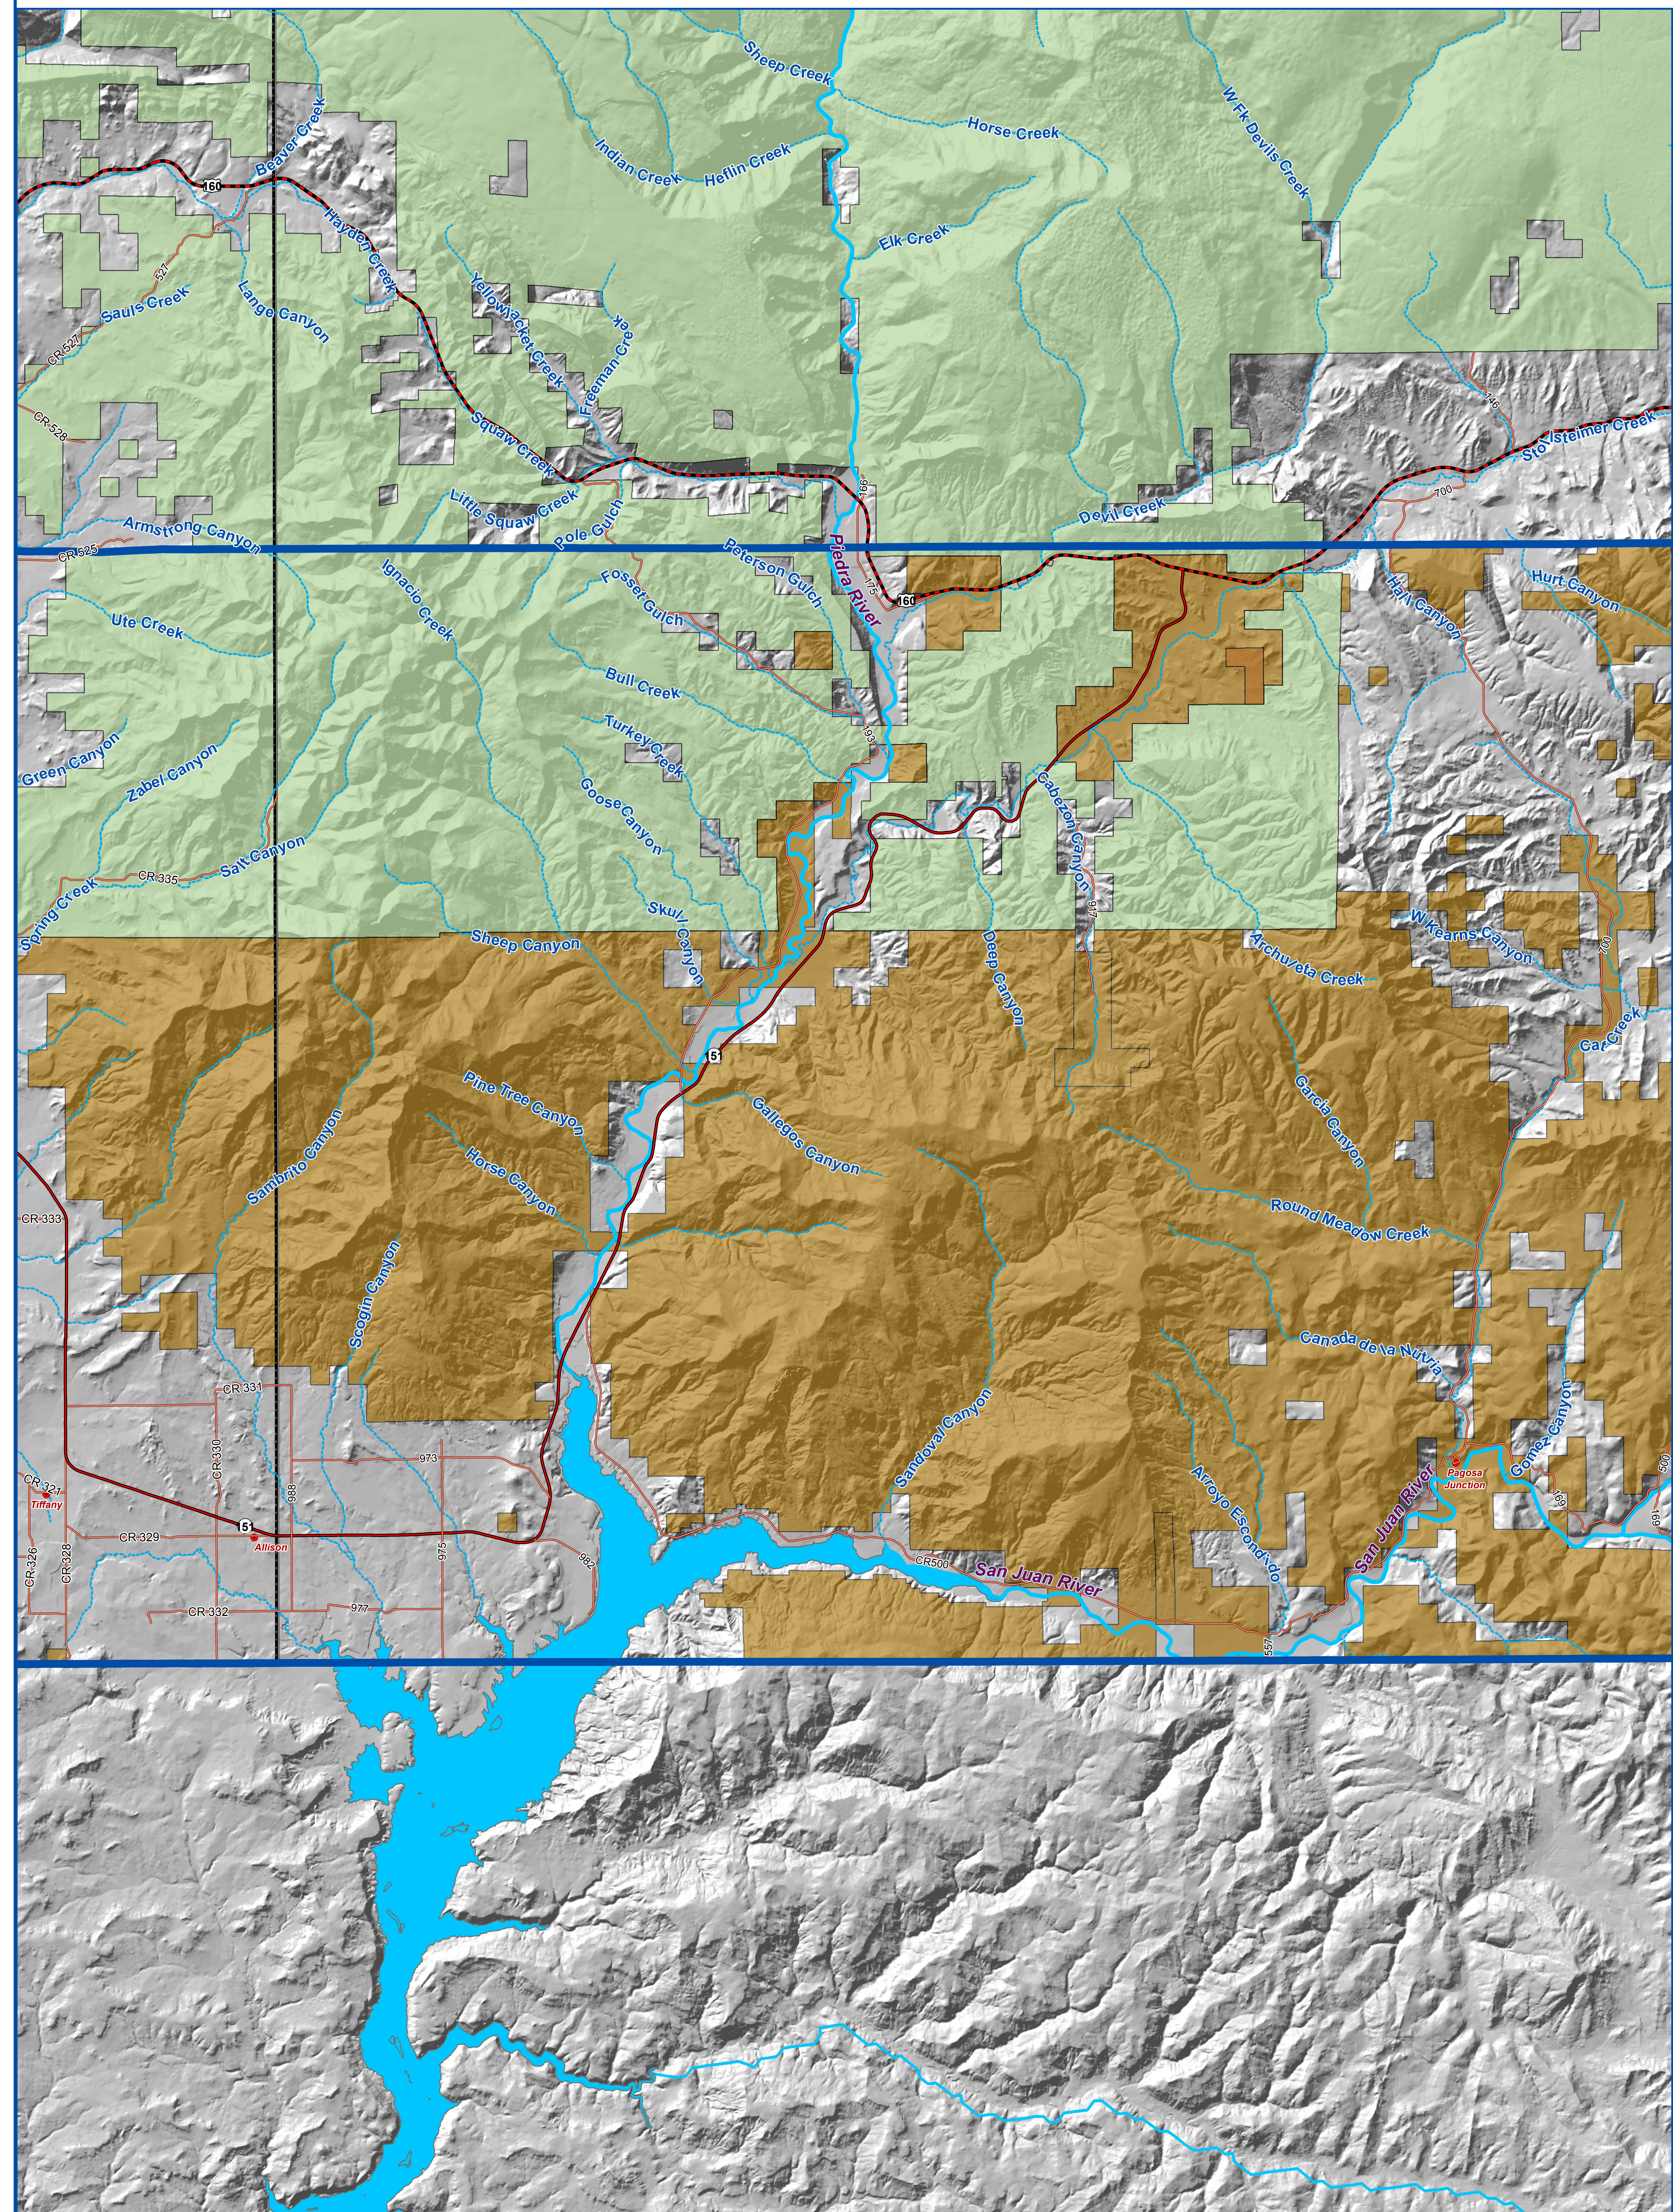

Southern Ute Indian Reservation

Trust Land Status for SUIT TAS Application 2015

- City Limits
- Tribal Trust
- SUIT Boundary
- County
- STATE
- US
- River
- Stream